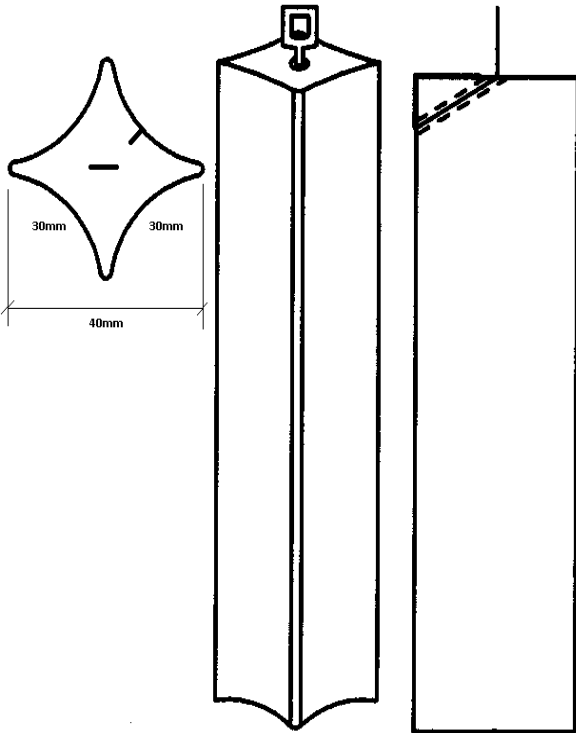

CRYSTAL	minimum quantity	
CLEAR		
EURO piece	BOX pieces	CARTON pieces

Z.9594 (chandelier crystal)

diameter: 30x30 x40 mm
safety-suspension: DRILLED HOLE Ø 2.5mm
metal-clip: CHROME-PLATED

100 mm	■	16	192
150 mm	■	12	144
200 mm	■	6	72
250 mm	■	6	72
280 mm	■	6	72
300 mm	■	6	72
350 mm	■	6	72
400 mm	■	6	72
450 mm	■	6	72
500 mm	■	6	72
550 mm	■	6	72
600 mm	■	6	72
650 mm	■	6	72
700 mm	■	6	72
750 mm	■	6	72
800 mm	■	6	72
850 mm	■	6	72
900 mm	■	6	72
950 mm	■	6	72
1000 mm	■	6	72

+ other lengths : on request
+ special cuts : on request

metal-clip:
GOLD-COLOR
on request (same price)