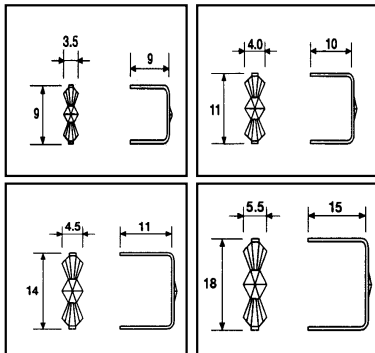

COLOR	COLOR plated	COLOR plated	minimum quantity
BRASS	CHROME	GOLD	
EURO piece	EURO piece	EURO piece	BAG pieces

Z.9141 (connector)

<u>9 mm</u>	■	■	■	6.490
<u>11 mm</u>	■	■	■	5.010
<u>14 mm</u>	■	■	■	3.785
<u>18 mm</u>	■	■	■	2.650