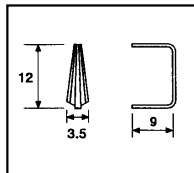

COLOR	COLOR plated	COLOR plated	minimum quantity
BRASS	CHROME	GOLD	
EURO piece	EURO piece	EURO piece	BAG pieces

PINNING MATERIAL

Z.9140 (hanger)

12 mm

■	■	■	6.190

15 mm

■	■	■	4.025

19 mm

■	■	■	3.040