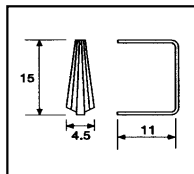

Z.9144 (distributor ... three-legged)

10 mm - three-legged

■	■	■	3.250

12 mm - three-legged

■	■	■	2.650