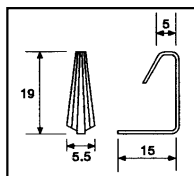

Z.9144 (distributor ... three-legged)

10 mm - three-legged

■	■	■	3.250

12 mm - three-legged

■	■	■	2.650